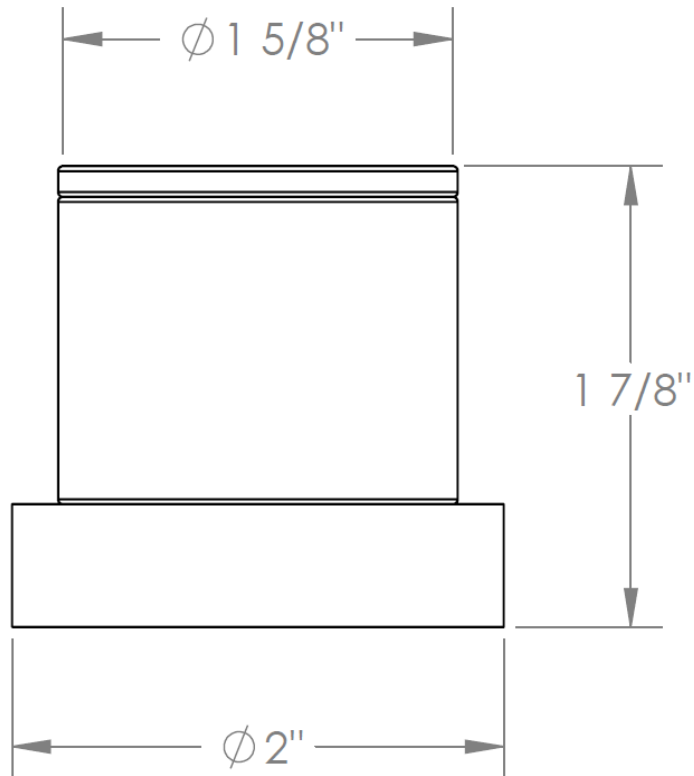

**22-DT-TIA**  
Diamond Knurl Handle Trim

**22-DT-TIB**

Trim for Deck Mounted Valve

For use with either SS-508-C, SS-508-H or SS-DD4 concealed rough